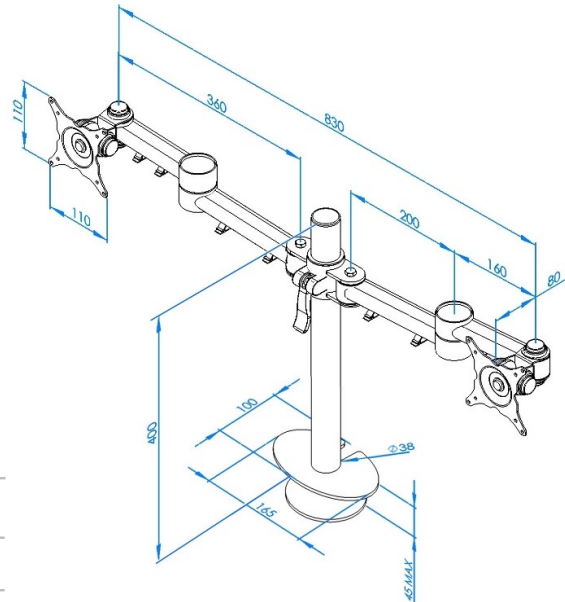

Stream dual beam 2 screen – through-desk

Product Specification

Product code	STREAMCOMB07W - White
Weight capacity	20kg per arm
Max screen size	30"
Max forward extension	440mm, 860mm apart
VESA	75mm & 100mm VESA compliant
Movement	Height adjustment, tilt, swivel, rotation and reach
Height adjustment	Max height adjustment 300mm
Tilt	85 degrees up / 85 degrees down (170 degrees total)

Additional Information

Dual beam manual height adjustable arms with M16 through-desk

Cable management

Colour options available:

Silver - STREAMCOMB07 - RAL code 9006

White - STREAMCOMB07W - RAL code 9010

Black - STREAMCOMB07B - RAL code 9005

Ergo
01235 773373
www.ergold.co.uk
sales@ergold.co.uk

Monitor Size Movement

27" Screen

a. Having a partition/obstacle behind the monitor arm

b. no partition/obstacle behind the monitor arm

30" Screen

a. Having a partition/obstacle behind the monitor arm

b. no partition/obstacle behind the monitor arm