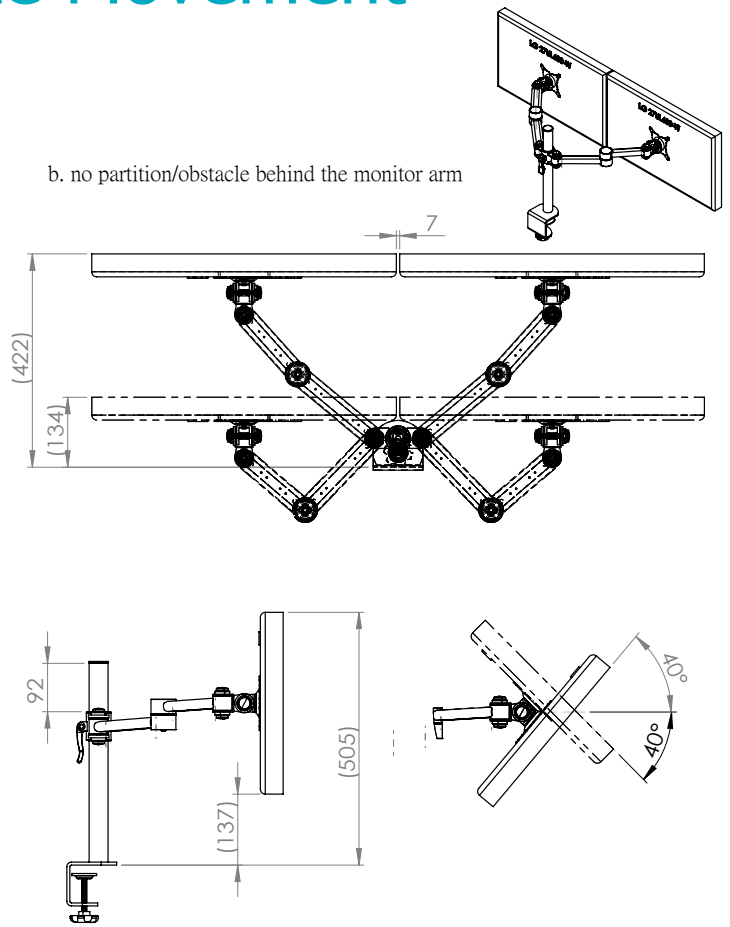

Stream dual beam 2 screen – through-desk

Product Specification

Product code	STREAMCOMB07W - White
Weight capacity	20kg per arm
Max screen size	30"
Max forward extension	440mm, 860mm apart
VESA	75mm & 100mm VESA compliant
Movement	Height adjustment, tilt, swivel, rotation and reach
Height adjustment	Max height adjustment 300mm
Tilt	85 degrees up / 85 degrees down (170 degrees total)

Additional Information

Dual beam manual height adjustable arms with M16 through-desk

Cable management

Colour options available:

Silver - STREAMCOMB07 - RAL code 9006

White - STREAMCOMB07W - RAL code 9010

Black - STREAMCOMB07B - RAL code 9005

Ergo
01235 773373
www.ergold.co.uk
sales@ergold.co.uk

Monitor Size Movement

27" Screen

a. Having a partition/obstacle behind the monitor arm

b. no partition/obstacle behind the monitor arm

30" Screen

a. Having a partition/obstacle behind the monitor arm

b. no partition/obstacle behind the monitor arm