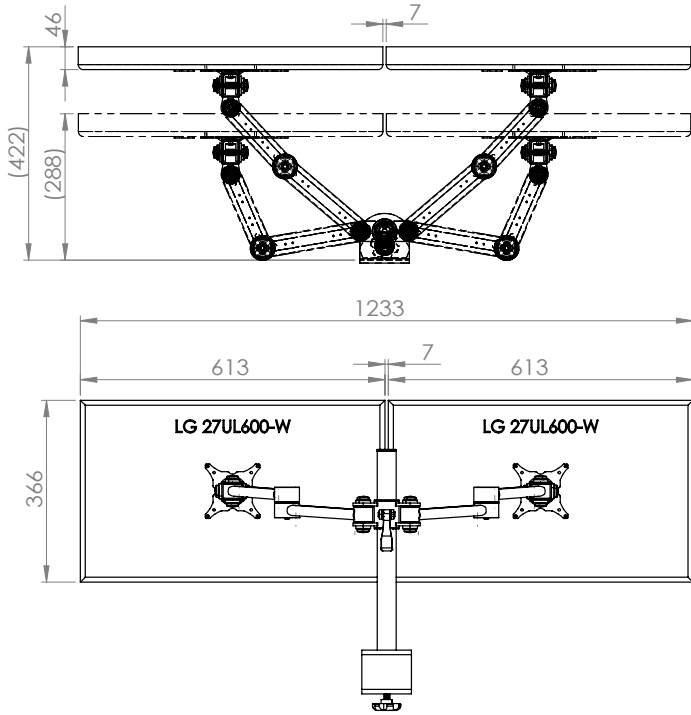

Stream dual beam 2 screen – through-desk

Product Specification

Product code	STREAMCOMB07W - White
Weight capacity	20kg per arm
Max screen size	30"
Max forward extension	440mm, 860mm apart
VESA	75mm & 100mm VESA compliant
Movement	Height adjustment, tilt, swivel, rotation and reach
Height adjustment	Max height adjustment 300mm
Tilt	85 degrees up / 85 degrees down (170 degrees total)

Additional Information

Dual beam manual height adjustable arms with M16 through-desk

Cable management

Colour options available:

Silver - STREAMCOMB07 - RAL code 9006

White - STREAMCOMB07W - RAL code 9010

Black - STREAMCOMB07B - RAL code 9005

Ergo
01235 773373
www.ergold.co.uk
sales@ergold.co.uk

Monitor Size Movement

27" Screen

a. Having a partition/obstacle behind the monitor arm

b. no partition/obstacle behind the monitor arm

30" Screen

a. Having a partition/obstacle behind the monitor arm

b. no partition/obstacle behind the monitor arm