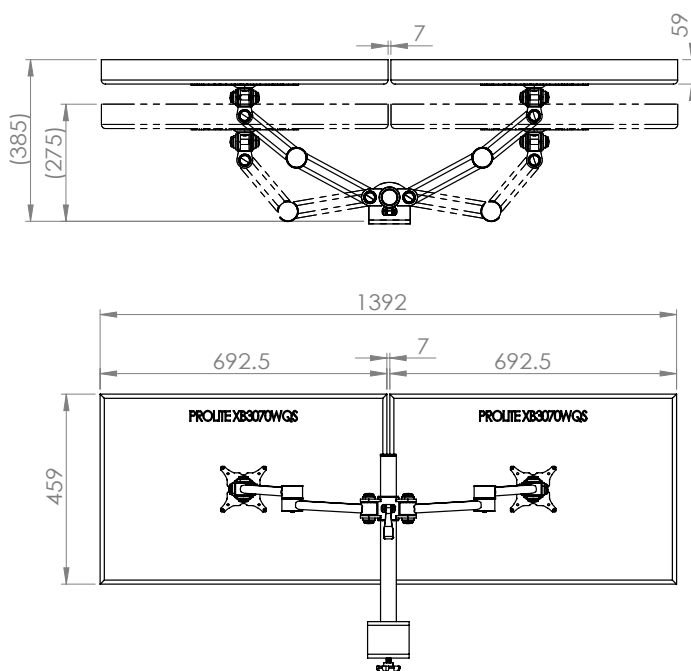

Stream dual beam 2 screen – through-desk

Product Specification

Product code	STREAMCOMB07W - White
Weight capacity	20kg per arm
Max screen size	30"
Max forward extension	440mm, 860mm apart
VESA	75mm & 100mm VESA compliant
Movement	Height adjustment, tilt, swivel, rotation and reach
Height adjustment	Max height adjustment 300mm
Tilt	85 degrees up / 85 degrees down (170 degrees total)

Additional Information

Dual beam manual height adjustable arms with M16 through-desk

Cable management

Colour options available:

Silver - STREAMCOMB07 - RAL code 9006

White - STREAMCOMB07W - RAL code 9010

Black - STREAMCOMB07B - RAL code 9005

Ergo
01235 773373
www.ergold.co.uk
sales@ergold.co.uk

Monitor Size Movement

27" Screen

a. Having a partition/obstacle behind the monitor arm

b. no partition/obstacle behind the monitor arm

30" Screen

a. Having a partition/obstacle behind the monitor arm

b. no partition/obstacle behind the monitor arm